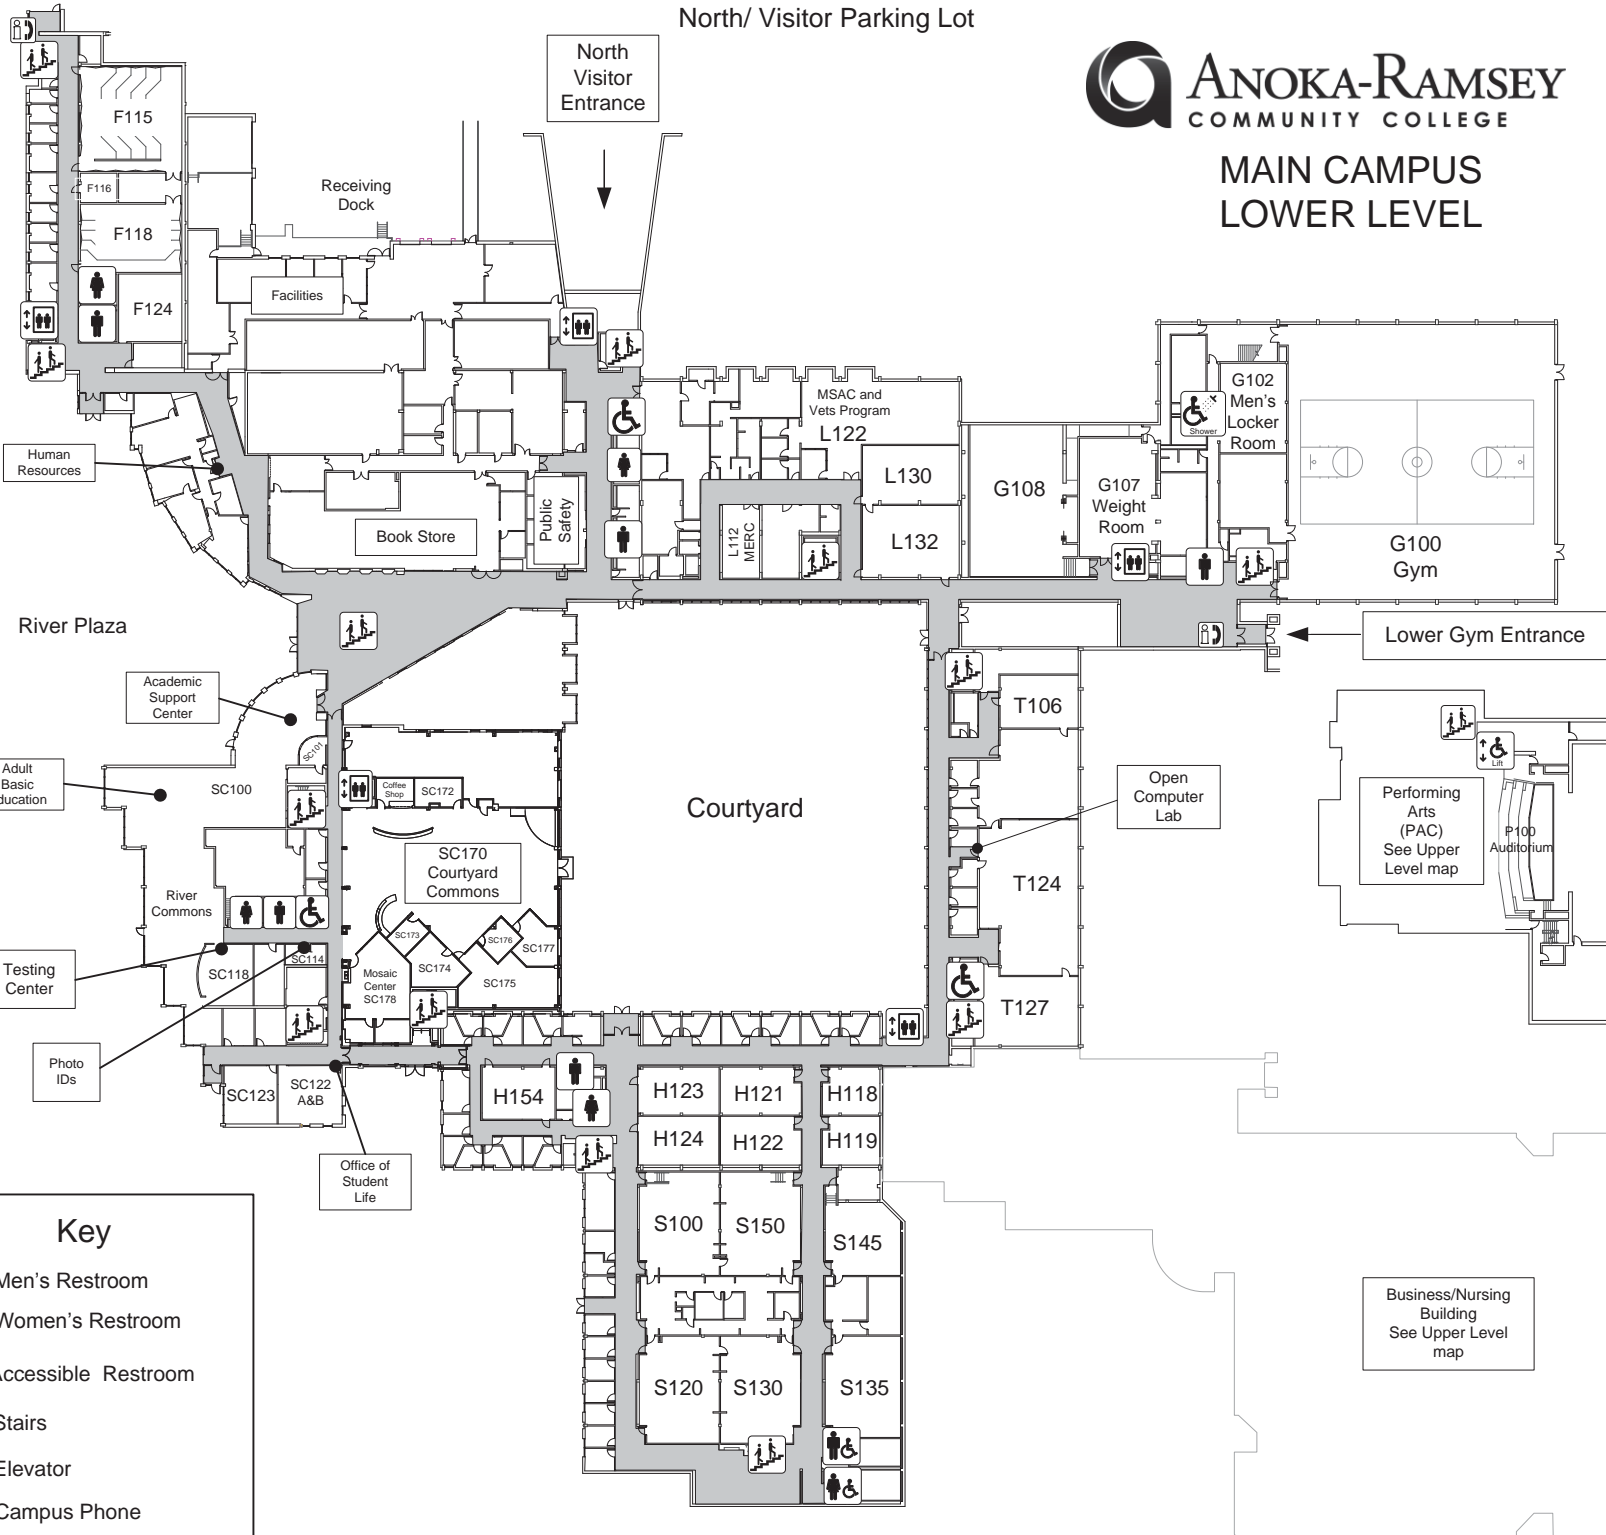

North/ Visitor Parking Lot

# MAIN CAMPUS LOWER LEVEL

PARKING LOT #1

PARKING LOT #1 & #2

PARKING LOT #2- #4

PARKING LOT #3

**Key**

- Men's Restroom
- Women's Restroom
- Accessible Restroom
- Stairs
- Elevator
- Campus Phone

Business/Nursing Building  
See Upper Level map